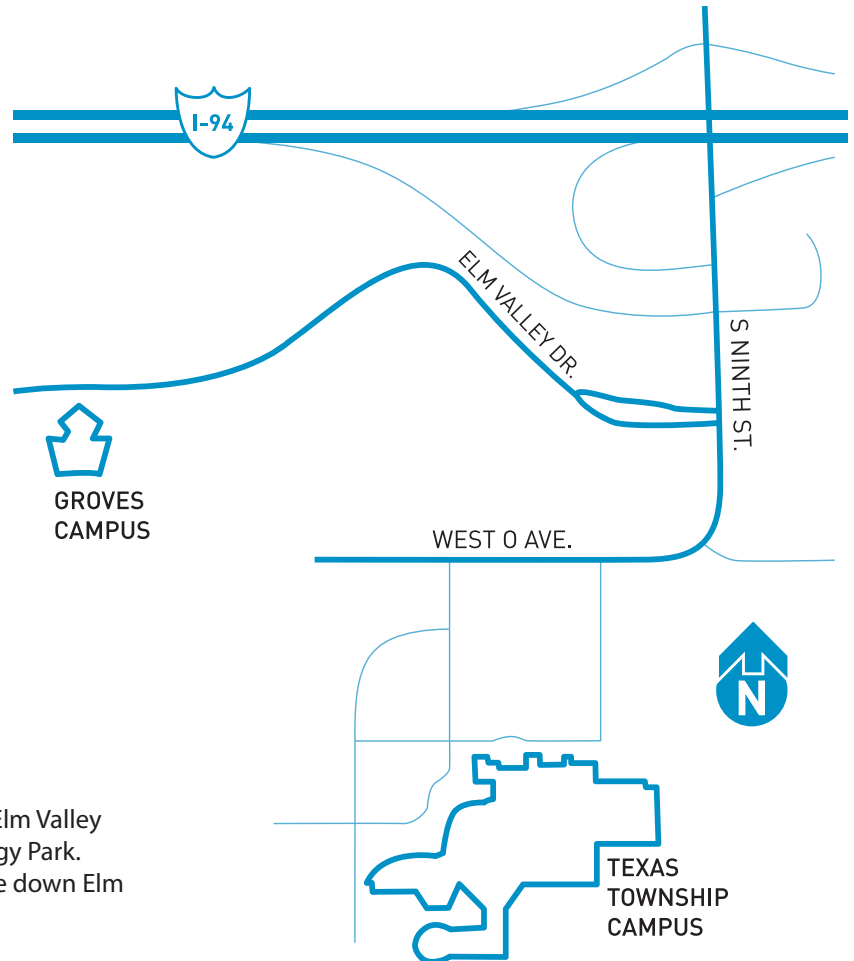

# DIRECTIONS AND PARKING FOR KALAMAZOO VALLEY'S GROVES CAMPUS

## Groves Campus

7107 Elm Valley Dr. Kalamazoo, MI 49003

**Bus Route #11 Stadium/Kalamazoo**  
Valley community college (both  
outbound and inbound)

## Directions From Texas Township Campus

Take I-94 to Exit 72 – Ninth Street.

Head onto 9th Street heading south. Turn right onto Elm Valley Drive into The Groves - Education, Business, Technology Park.

The Groves Campus is located approximately one mile down Elm Valley Drive, on the left.