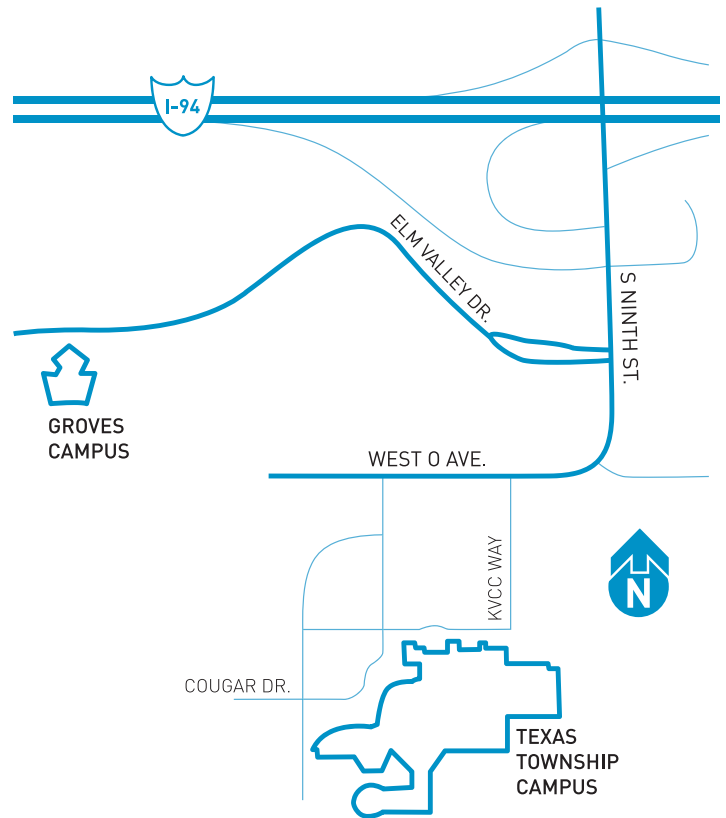

DIRECTIONS AND PARKING FOR KALAMAZOO VALLEY'S TEXAS TOWNSHIP CAMPUS

Texas Township Campus

6767 West O Ave. Kalamazoo, MI 49009

Bus Route #11 Stadium/Kalamazoo
Valley community college (both
outbound and inbound)

Directions to Texas Township Campus

Take I-94 to Exit 72 – Ninth Street.

Turn onto 9th Street going south. The Texas Township Campus is located approximately 0.8 miles from the interstate on the left. Turn left on KVCC Way or the following entrance at Cougar Dr. North.

Texas Township Campus Parking

Kalamazoo Valley provides free parking to students at its Texas Township Campus.

Texas Township Campus Parking FAQ's

Are there any parking regulations? Traffic and parking on the Texas Township Campus is regulated by the State of Michigan, Kalamazoo County and a Texas Township Board of Trustees ordinance. All persons operating a motor vehicle on the campus shall be regulated by this ordinance. The ordinance is enforced by the Kalamazoo Valley Department of Public Safety. Questions regarding the parking ordinance can be directed to the Kalamazoo Valley Public Safety Department at 269.488.4131.